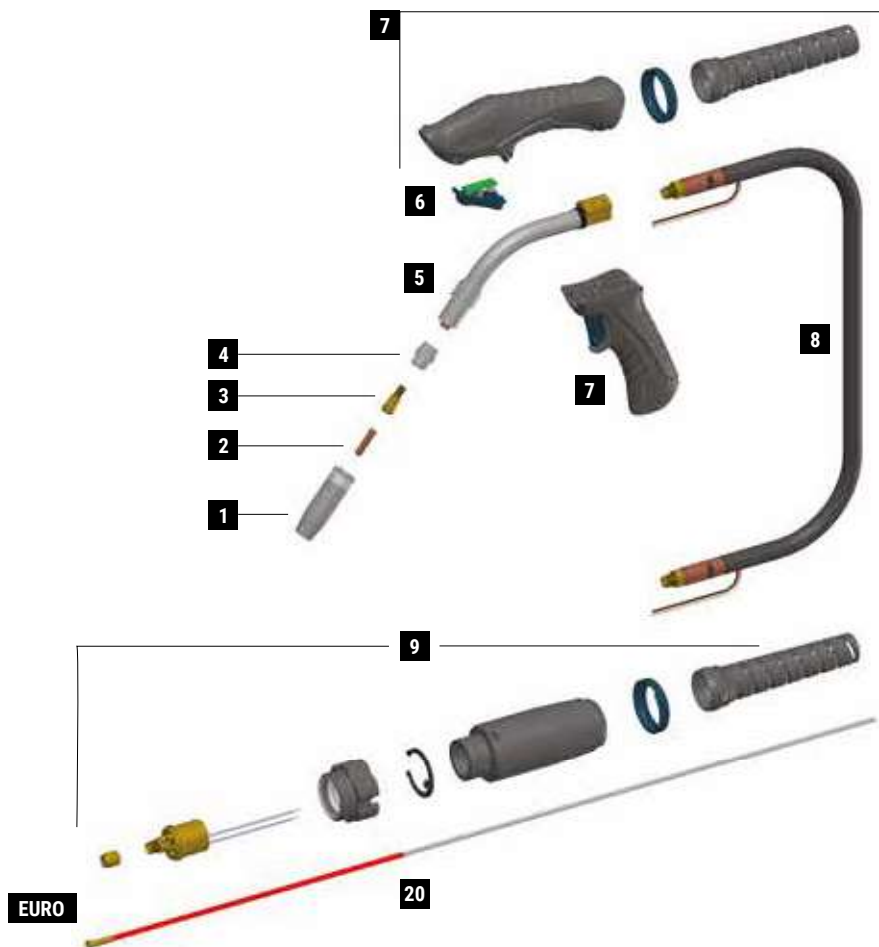

ERGOPLUS 24

CE EN60974-7

CODE	↔			
MA4201-030	3 m	10'		1
MA4201-040	4 m	12'		1
MA4201-050	5 m	16.4'		1

CODE	↔			
MA4201X030	3 m	10'		25
MA4201X040	4 m	12'		25
MA4201X050	5 m	16.4'		25

TECHNICAL DATA		
	ERGOPLUS 24	
	0,9 kg	1.98 lb
V PEAK	113	
	0,6 ÷ 1,2 mm	.30" - .045"
X 60%	250A CO2 - 220A Mix	

	CODE			Ø				REF	
1	MC0300		nozzle	17 mm	21/32"	63,5 mm	2-1/2"	145.0062	10
1	MC0301		nozzle	12,5 mm	1/2"	63,5 mm	2-1/2"	145.0080	10
1	MC0302		nozzle	10 mm	13/32"	63,5 mm	2-1/2"	145.0128	10
1	MC0303		nozzle	17 mm	21/32"	68 mm	2-11/16"	145.0174	10
2	MD0008-06		M6 - Cu	0,6 mm	.023"	25 mm	31/32"	140.0008	20
2	MD0008-08		M6 - Cu	0,8 mm	.030"	25 mm	31/32"	140.0059	20
2	MD0008-09		M6 - Cu	0,9 mm	.035"	25 mm	31/32"	140.0177	20
2	MD0008-10		M6 - Cu	1,0 mm	.040"	25 mm	31/32"	140.0253	20
2	MD0008-12		M6 - Cu	1,2 mm	.045"	25 mm	31/32"	140.0387	20
3	MD0138-00		M6 - brass			26 mm	1" 1/32	142.0003	20
4	ME0084		plastic			20 mm	25/32"	012.0183	10
4	ME0086		silicon			20 mm	25/32"	-	10
4	ME0484		plastic compound high tech			20 mm	25/32"	-	10
4	ME0584		ceramic			20 mm	25/32"	-	10
20	GM0510		red steel liner	1,0 ÷ 1,2 mm	.040" ÷ .045"	3 m	10'	124.0026	1
20	GM0511		red steel liner	1,0 ÷ 1,2 mm	.040" ÷ .045"	4 m	12'	124.0031	1
20	GM0512		red steel liner	1,0 ÷ 1,2 mm	.040" ÷ .045"	5 m	16.4'	124.0035	1

	CODE			
5	MF1516		Ergoplus 24 torch head	1
6	MT0563		trigger kit	1
7	MT0562		handle kit	1
7	MT0566		pistol grip	1
8	MH0817-030		coaxial cable - 3 m / 10'	1
8	MH0817-040		coaxial cable - 4 m / 12'	1

	CODE						
8	MH0817-050		coaxial cable - 5 m / 16.4'	1			
9	AR0070		EURO connector - air	1			
9	BW0020		metal EURO nut	10			
9	FA0026		liner nut M10x1	10			
9	MT0565		Back box kit EURO	1			